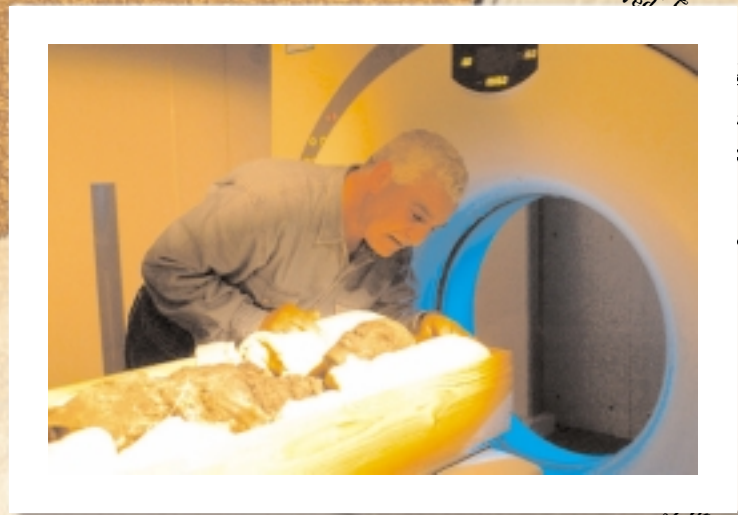

This Tyrannosaurus Rex tooth is life-size. Some of their teeth were twice this size.