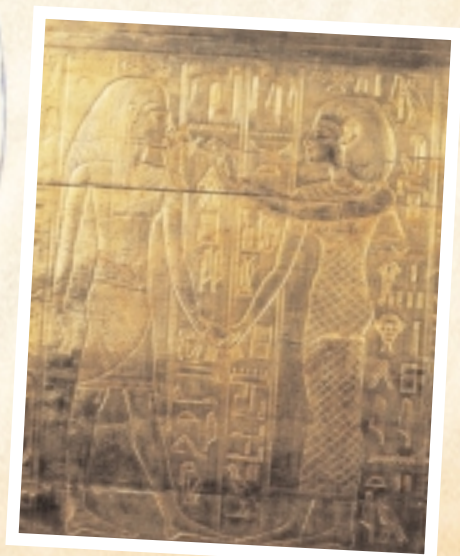

This Tyrannosaurus Rex tooth is life-size. Some of their teeth were twice this size.

PULLS OPEN LIKE A CONCERTINA TO 3 PAGES

T Rex the titan

The mighty Tyrannosaurus Rex weighed up to 6.5 tonnes. This biped walked on two muscular hindlegs. Although its legs were powerfully strong, it

This Tyrannosaurus Rex map caption This Tyrannosaurus Rex map caption

3 Sarcophagus - mummies included
100 pairs of shoes - all size 5
Cow couch and sheep footstool
Death mask - click here to purchase
3 Sarcophagus - mummies included
100 pairs of shoes - all size 5
Cow couch and sheep footstool
Death mask - click here to purchase
3 Sarcophagus - mummies included
100 pairs of shoes - all size 5
Cow couch and sheep footstool
Death mask - click here to purchase
3 Sarcophagus - mummies included